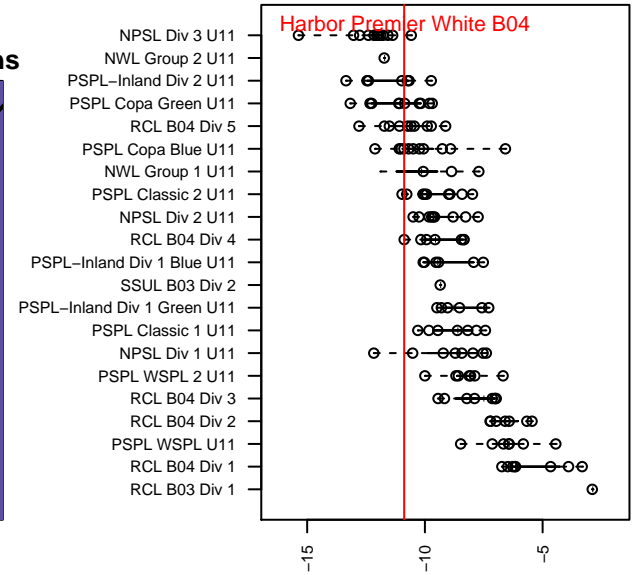

# Harbor Premier White B04

Harbor FC  
 Gig Harbor, WA  
 B04 total strength=162  
 attack=0.16 defense=0.07  
 fall league = RCL B04 Div 4  
 spr league = Win RCL B04 Div 5

alt names used:  
 Harbor Premier B04 White  
 Harbor Premier B04 White  
 Harbor Premier B04 White  
 HARBOR PREMIERB04 WHITE  
 Harbor Premier B04 White B  
 Harbor B04 White  
 Harbor Premier B04 White  
 Harbor Premier B04 White B  
 Harbor Premier B04 White B

Venues played:  
 2015 PCU Summer Classic U11 Bronze  
 2015 KITG BU11 Red  
 2015 Blast Off BU11 B  
 2015 Tyee Cup BU11 Gold  
 2015 Island Cup BU11 Silver  
 2015 RCL B04 Div 4  
 2015 PacNW Winter Classic Premier II U11  
 2015 Win RCL B04 Div 5  
 2015 WYS Presidents Cup B04 Division 3

**Harbor Premier White B04**  
 Dots are actual minus expected GF (blue circles) and GA (red triangles).  
 Blue line is smoothed change in attack strength. Red is smoothed change in defense strength.

**attack and defense variance (black dot)  
relative to other teams  
and top 10 in region**

**attack and defense rating  
relative to others at age  
and all opponents in last 13 months**

**Performance relative to 13 month average**