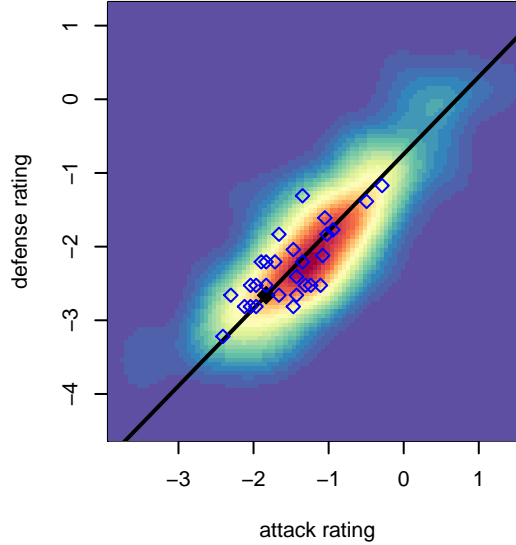

# Harbor Premier White B04

Harbor FC  
 Gig Harbor, WA  
 B04 total strength=162  
 attack=0.16 defense=0.07  
 fall league = RCL B04 Div 4  
 spr league = Win RCL B04 Div 5

alt names used:  
 Harbor Premier B04 White  
 Harbor Premier B04 White  
 Harbor Premier B04 White  
 HARBOR PREMIERB04 WHITE  
 Harbor Premier B04 White B  
 Harbor B04 White  
 Harbor Premier B04 White  
 Harbor Premier B04 White B  
 Harbor Premier B04 White B

**Harbor Premier White B04**  
 Dots are actual minus expected GF (blue circles) and GA (red triangles).  
 Blue line is smoothed change in attack strength. Red is smoothed change in defense strength.

**attack and defense variance (black dot)  
relative to other teams  
and top 10 in region**

**attack and defense rating  
relative to others at age  
and all opponents in last 13 months**

**Performance relative to 13 month average**