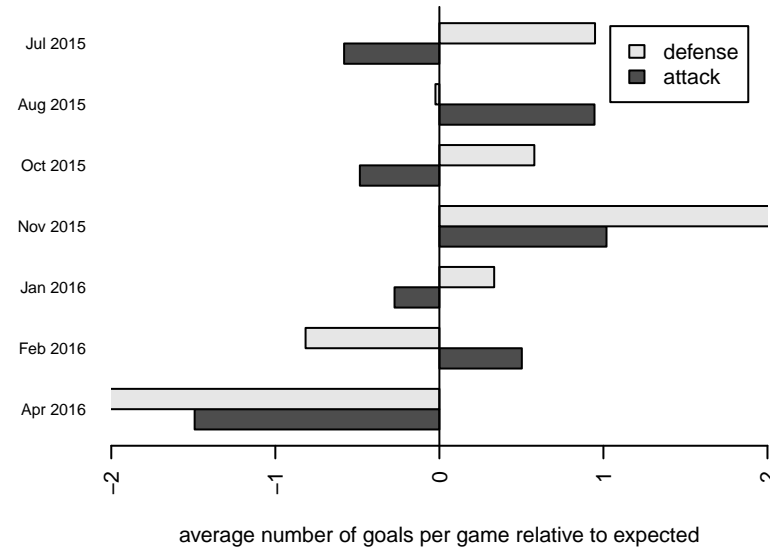

Performance relative to 13 month average