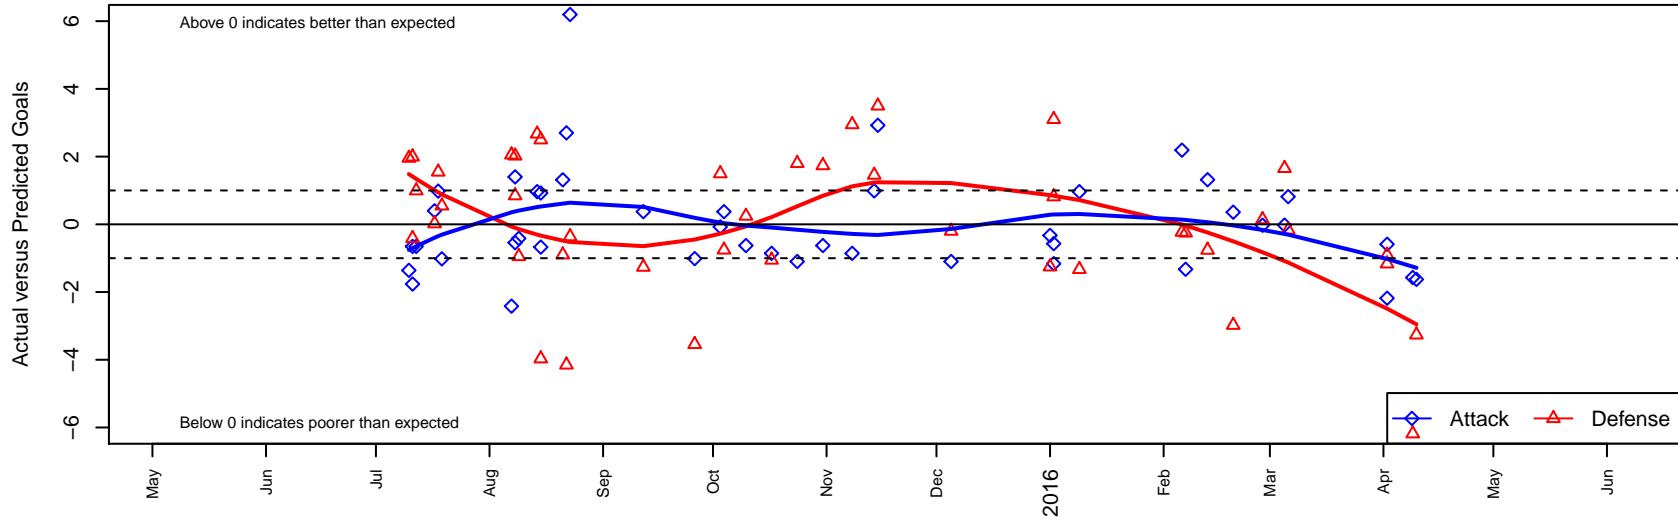

# Harbor Premier White B04

Harbor FC  
 Gig Harbor, WA  
 B04 total strength=162  
 attack=0.16 defense=0.07  
 fall league = RCL B04 Div 4  
 spr league = Win RCL B04 Div 5

alt names used:  
 Harbor Premier B04 White  
 Harbor Premier B04 White  
 Harbor Premier B04 White  
 HARBOR PREMIERB04 WHITE  
 Harbor Premier B04 White B  
 Harbor B04 White  
 Harbor Premier B04 White  
 Harbor Premier B04 White B  
 Harbor Premier B04 White B

**Harbor Premier White B04**  
 Dots are actual minus expected GF (blue circles) and GA (red triangles).  
 Blue line is smoothed change in attack strength. Red is smoothed change in defense strength.

**attack and defense variance (black dot)  
relative to other teams  
and top 10 in region**

**attack and defense rating  
relative to others at age  
and all opponents in last 13 months**

**Performance relative to 13 month average**