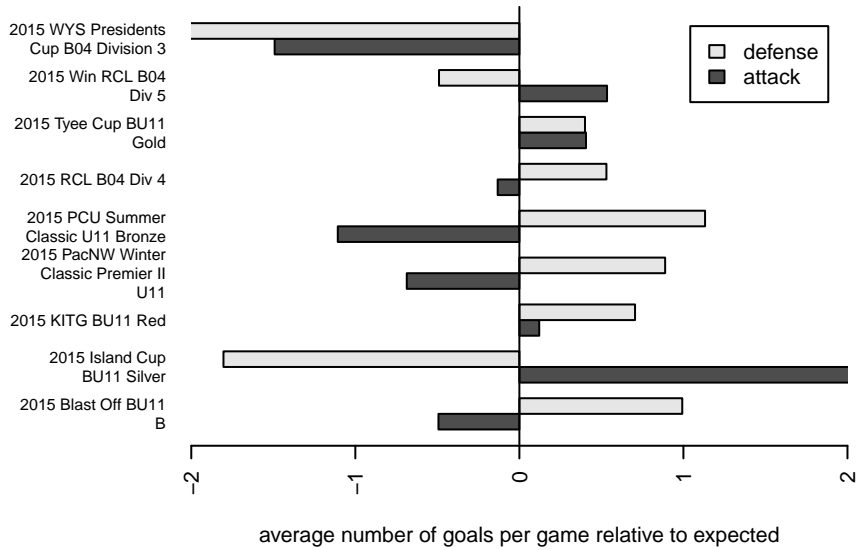

# Harbor Premier White B04

Harbor FC  
 Gig Harbor, WA  
 B04 total strength=162  
 attack=0.16 defense=0.07  
 fall league = RCL B04 Div 4  
 spr league = Win RCL B04 Div 5

alt names used:  
 Harbor Premier B04 White  
 Harbor Premier B04 White  
 Harbor Premier B04 White  
 HARBOR PREMIERB04 WHITE  
 Harbor Premier B04 White B  
 Harbor B04 White  
 Harbor Premier B04 White  
 Harbor Premier B04 White B  
 Harbor Premier B04 White B

**Harbor Premier White B04**  
 Dots are actual minus expected GF (blue circles) and GA (red triangles).  
 Blue line is smoothed change in attack strength. Red is smoothed change in defense strength.

**attack and defense variance (black dot)  
relative to other teams  
and top 10 in region**

**attack and defense rating  
relative to others at age  
and all opponents in last 13 months**

**Performance relative to 13 month average**